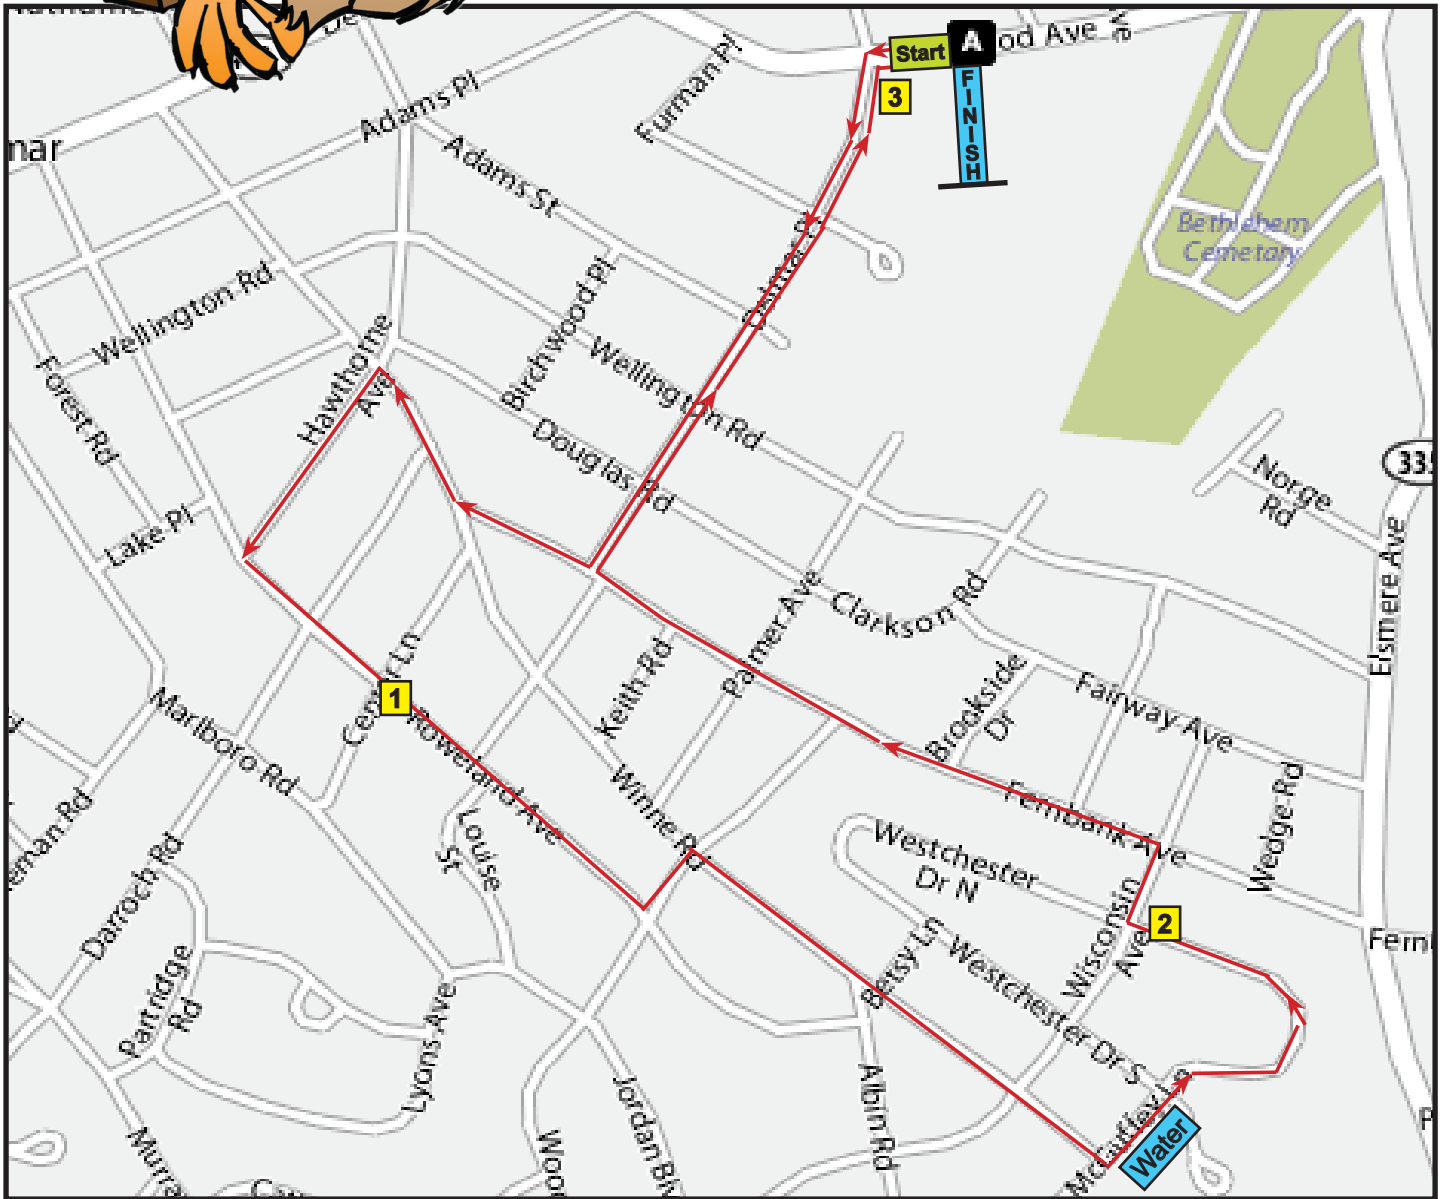

Turkey Trot Run/Walk Route

START | Kenwood Ave | LEFT Delmar Place | RIGHT Fernbank | LEFT Hawthorne | LEFT Roweland
 LEFT Jordan | RIGHT Winnie | LEFT McGuffey | **WATER** | RIGHT Wisconsin | LEFT Fernbank
 RIGHT Delmar Place | RIGHT Kenwood Ave | **FINISH**